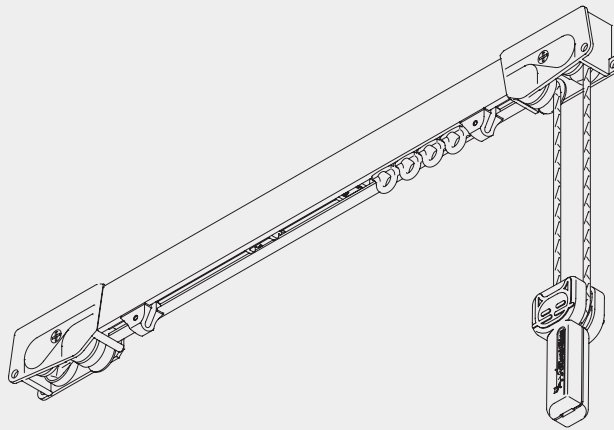

# Cord Operated Curtain Track System

## Silent Gliss® 6350

### Product Information

- Cord operated curtain track system for contract as well as residential use.
- For medium weight applications (max. 38kg; see weight chart).
- The maximum length of the system is 12m. It depends on fabric weight and application.
- Strong profile with concealed channel.
- Bendable up to a minimum radius of 20cm.
- Fixing to wall or ceiling.
- Standard colours: anodised aluminium.
- Custom paint colours on application.
- Standard length of the profiles 6m.
- Large and attractive fabric offer.