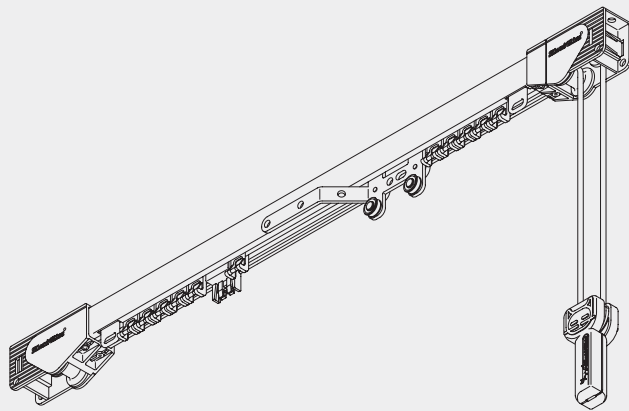

Cord Operated Curtain Track System

Silent Gliss® 3900

Product Information

- Cord operated curtain track system for contract as well as residential use.
- Specially designed roller glider offers high efficiency (up to 26 kg in curtain weight).
- The maximum size of the system depends on fabric weight and application. Straight applications with double stack can go up to 12 m.
- For straight and bent applications with single, double or multiple symmetrical stacks.
- Standard colours: anodised aluminium or white powder coated.
- Custom paint colours on application.
- Easy ceiling or wall fixing.
- Because of enclosed cord channels it can be front or reverse bent, perfect for bay windows.
- The minimum bending radius is 15 cm.
- Strong and elegant appearance.
- Delivered ready assembled.
- Large and attractive fabric offer.

3900