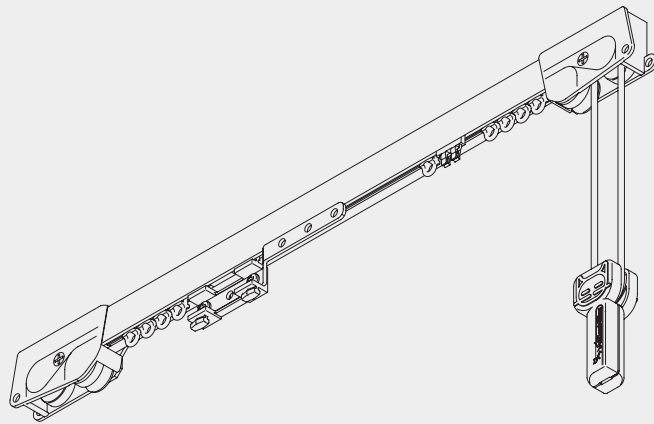

Cord Operated Curtain Tracks

Silent Gliss® 3000

Product Information

- Universal cord operated curtain track system for residential and contract applications.
- Due to the enclosed channels the track can be forward and reverse bent - a unique feature and a perfect choice for bay windows.
- For medium weight curtains and a maximum curtain weight of up to 15 kg. Maximum system width 6 m. Exact dimensions depend on fabric weight and application.
- For straight and bent applications with single, double or multiple symmetrical stacks.
- Standard colours: anodised aluminium or white powder coated.
- Custom paint colours on application.
- Easy ceiling or wall fix to all surfaces.
- Due to its unique features SG3000 is regarded by many professional curtain fitters as the best available.
- Ready assembled.
- Large and attractive fabric offer.

3000