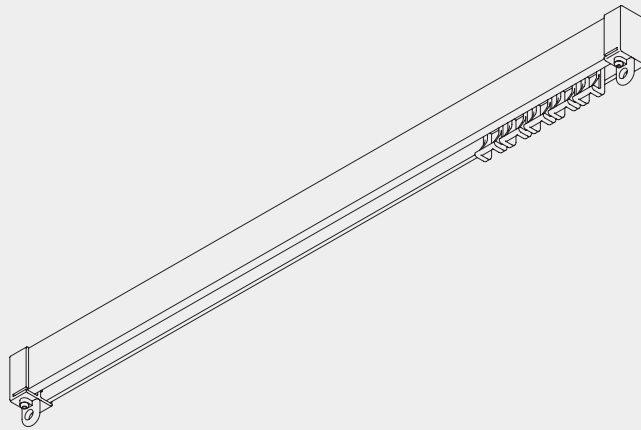

## Hand Operated Curtain Track System

# Silent Gliss® 1290

### Product Information

- Versatile wall and ceiling fix hand operated curtain track for medium to heavy weight curtains in domestic and especially contract applications.
- Elegant, yet strong profile with concealed channel. It can be bent to a radius of 15 cm.
- Outstanding gliding properties with patented roller glider running on the rim of the front channel. This frictionless system is unmatched in its smooth and easy operation.
- Efficient inserting of gliders into channel with optionally available gliders in strip form.
- Easy ceiling or wall fix (click-in profiles) to all surfaces.
- Standard colours: anodised aluminium or white powder coated.
- Custom paint colours on application.
- Standard length of the profiles are 6 m.
- Systems can be planned to unlimited lengths due to a special connecting bridge.
- Large and attractive fabric offer.