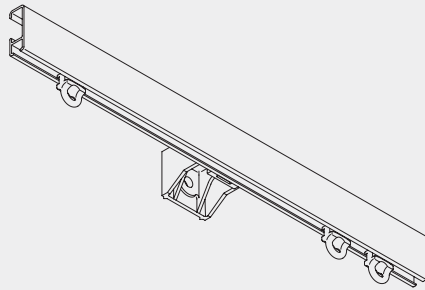

Hand Operated Curtain Track System

Silent Gliss® 1080

Product Information

- Versatile hand operated curtain track for domestic and contract applications.
- For light to medium weight curtains.
- Very elegant, sturdy and bendable profile with hidden fitting channel. Particularly suited for deep curtain headings.
- Easy ceiling or wall fixing or can be suspended from hanger rods.
- Wide variety of accessories for professional fitters.
- Standard colours: anodised aluminium or white powder coated.
- Custom paint colours on application.
- Standard length of the profiles are 6 m. Systems can be planned to unlimited lengths due to a special connecting bridge.
- Can be bent.
- Large and attractive fabric offer.

1080