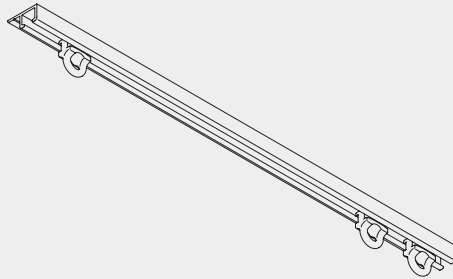

Hand Operated Curtain Track System

Silent Gliss® 1025

Product Information

- Ceiling fix hand operated curtain track for light curtains in domestic applications to wood only.
- Widely used for aircraft, trucks, boats, caravans, etc..
- Bendable profile.
- Ideal for mounting directly to timber.
- Pre-drilled every 300 mm. To be fixed at each hole.
- Standard colours: anodised aluminium
- Custom paint colours on application.
- Standard length of the profiles are 6 m.
- Large and attractive fabric offer.